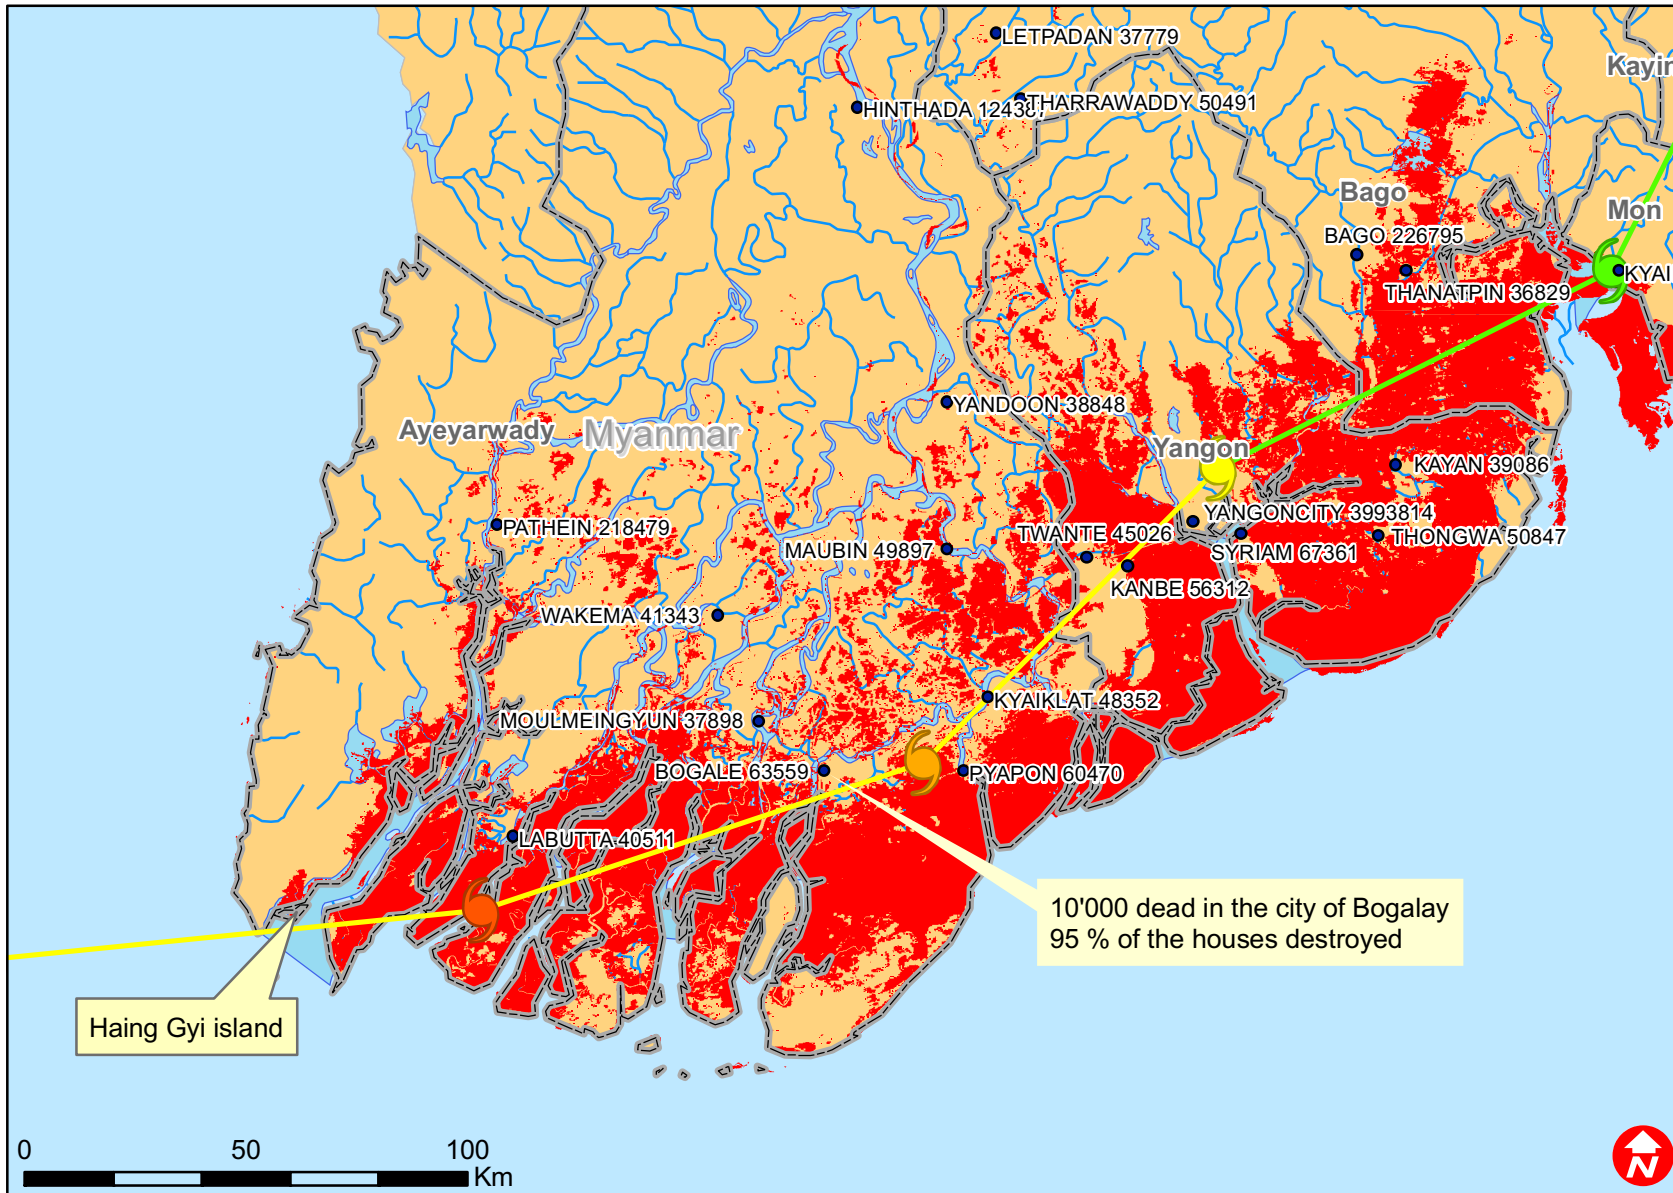

Myanmar: Tropical cyclone

- Main cities with population
- 🌀 CYCLONE-1
- 🌀 CYCLONE-2
- 🌀 CYCLONE-3
- 🌀 CYCLONE-4
- 🌀 TROPICAL DEPRESSION
- 🌀 TROPICAL STORM
- ▭ Provinces
- Inundated extend (MODIS derived)